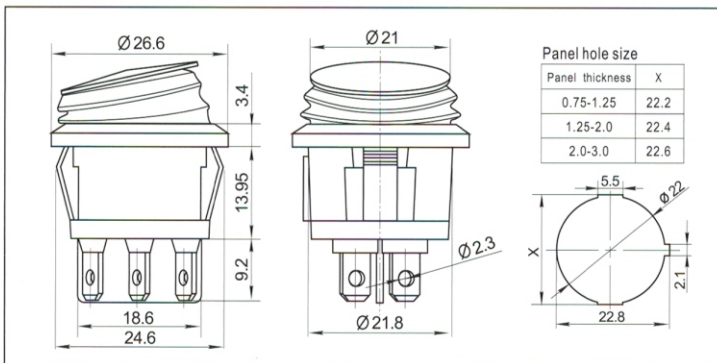

Since 1995, we focus on switches

(G): 6(2)A 250VAC T125/55 1E4
10A 125VAC
(H): 12(8)A 250VAC T85/55 1E4
15A 125V/10A 250VAC 1/3HP
125-250VAC T105

RL3-5(X)P - 21/N - H - 2 - RE/BK - P4 - O... (2)

Function		Rating	Cap Printing	Cap Color/Housing	Terminal	Cap Type	Votoge
21/N	ON-OFF W/Lamp	G 10A 125VAC 6A 250VAC	0 None	BK Black		O Nothing	1 110VAC
21	ON-OFF 4P	H 16A 125VAC 10A 250VAC	1	WT White			P PVC-Cap
22	ON-ON 6P		2	RE Red			
23	ON-OFF-ON 6P		3	OR Orange			4 24VDC
23[ON]	[ON]-OFF-ON 6P		4	GR Green			
11	ON-OFF 2P		5	GE Grey			
12	ON-ON 3P		6				
13	ON-OFF-ON 3P		7				
13[ON]	[ON]-OFF-ON 3P		8				
			21				
			22				